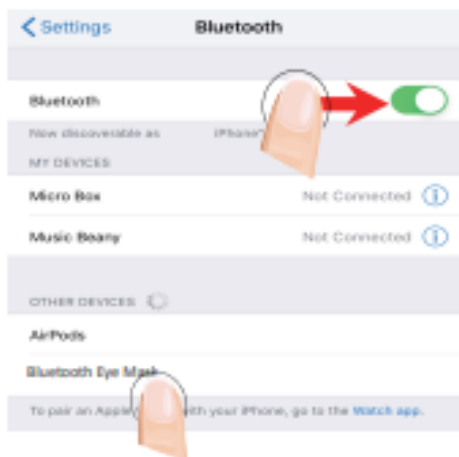

Turning On/Off Bluetooth Eye Mask

At a Glance

Pairing Bluetooth Eye Mask

1 Turn on Bluetooth Eye Mask

2 Turn on Bluetooth on devices

3 Connect to Bluetooth Eye Mask on devices

LED Status Color	Meaning
Rapidly flashing blue and red	Pending to be Paired
Slowly flashing blue	Connected to a device

 When turned on, the Bluetooth Eye Mask will automatically connect to the last connected device if available. If no previously paired device detected, it will keep pairing mode.

Control

Power On/Off	 >3s	Press and hold for 3 seconds
Play/Pause Music	 x1	Press once when connected to a device
Volume Up/Down		Press and hold during music playing
Next Track	 x1	Press once during music playing
Previous Track	 x1	Press once during music playing
Answer/End Phone Call	 x1	Press once when phone ringing
Siri	 x2	Quickly press twice