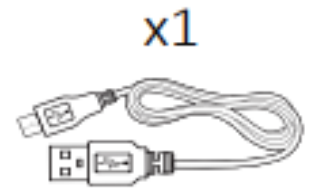

BLUETOOTH EYE MASK

x1

x1

x1

Specifications

- Bluetooth Version: 5.0 + EDR
- Frequency:2.402 Ghz-2.480 GHz
- Standby time: up to 120 hours
- Music playing time: up to 10 hours
- Transmission distance: 15 m(45ft)
- Battery: Li-ion 3.7V/180mAh
- Charging time: 2 hours
- Talking time: up to 12 hours
- Materials:5% spandex, 75% polyester
20% polyurethane

Turning On/Off Bluetooth Eye Mask

At a Glance

Pairing Bluetooth Eye Mask

1 Turn on Bluetooth Eye Mask

2 Turn on Bluetooth on devices

3 Connect to Bluetooth Eye Mask on devices

LED Status Color	Meaning
Rapidly flashing blue and red	Pending to be Paired
Slowly flashing blue	Connected to a device