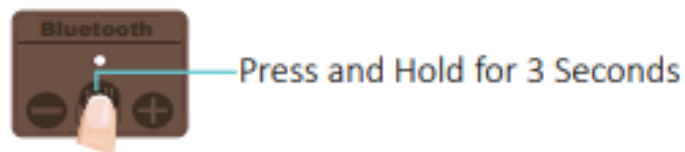

BLUETOOTH EYE MASK

x1

x1

x1

Specifications

- Bluetooth Version: 5.0 + EDR
- Frequency:2.402 Ghz-2.480 GHz
- Standby time: up to 120 hours
- Music playing time: up to 10 hours
- Transmission distance: 15 m(45ft)
- Battery: Li-ion 3.7V/180mAh
- Charging time: 2 hours
- Talking time: up to 12 hours
- Materials:5% spandex, 75% polyester
20% polyurethane

Turning On/Off Bluetooth Eye Mask

At a Glance

Pairing Bluetooth Eye Mask

1 Turn on Bluetooth Eye Mask

2 Turn on Bluetooth on devices

3 Connect to Bluetooth Eye Mask on devices

LED Status Color	Meaning
Rapidly flashing blue and red	Pending to be Paired
Slowly flashing blue	Connected to a device

 When turned on, the Bluetooth Eye Mask will automatically connect to the last connected device if available. If no previously paired device detected, it will keep pairing mode.

Control

Power On/Off	 >3s	Press and hold for 3 seconds
Play/Pause Music	 x1	Press once when connected to a device
Volume Up/Down		Press and hold during music playing
Next Track	 x1	Press once during music playing
Previous Track	 x1	Press once during music playing
Answer/End Phone Call	 x1	Press once when phone ringing
Siri	 x2	Quickly press twice