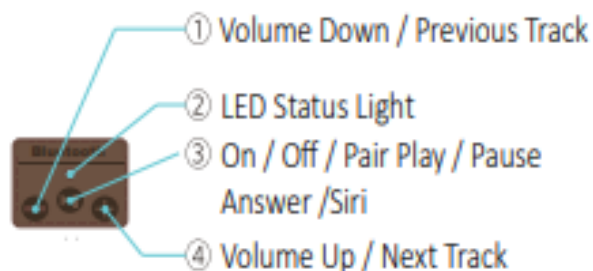

BLUETOOTH EYE MASK

x1

x1

x1

Specifications

- Bluetooth Version: 5.0 + EDR
- Frequency:2.402 Ghz-2.480 GHz
- Standby time: up to 120 hours
- Music playing time: up to 10 hours
- Transmission distance: 15 m(45ft)
- Battery: Li-ion 3.7V/180mAh
- Charging time: 2 hours
- Talking time: up to 12 hours
- Materials:5% spandex, 75% polyester
20% polyurethane

Turning On/Off Bluetooth Eye Mask

At a Glance

Pairing Bluetooth Eye Mask

1 Turn on Bluetooth Eye Mask

2 Turn on Bluetooth on devices

3 Connect to Bluetooth Eye Mask on devices

LED Status Color	Meaning
Rapidly flashing blue and red	Pending to be Paired
Slowly flashing blue	Connected to a device

 When turned on, the Bluetooth Eye Mask will automatically connect to the last connected device if available. If no previously paired device detected, it will keep pairing mode.

Control

Power On/Off	 >3s	Press and hold for 3 seconds
Play/Pause Music	 x1	Press once when connected to a device
Volume Up/Down		Press and hold during music playing
Next Track	 x1	Press once during music playing
Previous Track	 x1	Press once during music playing
Answer/End Phone Call	 x1	Press once when phone ringing
Siri	 x2	Quickly press twice