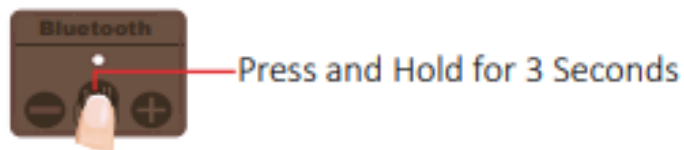

Turning On/Off Bluetooth Eye Mask

At a Glance

Pairing Bluetooth Eye Mask

1 Turn on Bluetooth Eye Mask

2 Turn on Bluetooth on devices

3 Connect to Bluetooth Eye Mask on devices

LED Status Color	Meaning
Rapidly flashing blue and red	Pending to be Paired
Slowly flashing blue	Connected to a device

 When turned on, the Bluetooth Eye Mask will automatically connect to the last connected device if available. If no previously paired device detected, it will keep pairing mode.

Control

Power On/Off	 >3s	Press and hold for 3 seconds
Play/Pause Music	 x1	Press once when connected to a device
Volume Up/Down		Press and hold during music playing
Next Track	 x1	Press once during music playing
Previous Track	 x1	Press once during music playing
Answer/End Phone Call	 x1	Press once when phone ringing
Siri	 x2	Quickly press twice