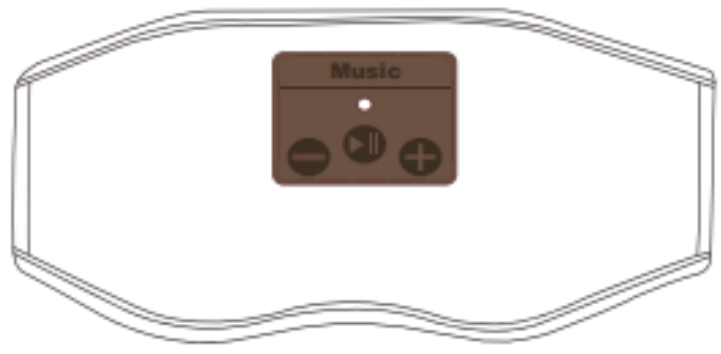

BLUETOOTH EYE MASK

x1

x1

x1

Specifications

- Bluetooth Version: 5.0 + EDR
- Frequency:2.402 Ghz-2.480 GHz
- Standby time: up to 120 hours
- Music playing time: up to 10 hours
- Transmission distance: 15 m(45ft)
- Battery: Li-ion 3.7V/180mAh
- Charging time: 2 hours
- Talking time: up to 12 hours
- Materials:5% spandex, 75% polyester
20% polyurethane

Turning On/Off Bluetooth Eye Mask

At a Glance

Pairing Bluetooth Eye Mask

1 Turn on Bluetooth Eye Mask

2 Turn on Bluetooth on devices

3 Connect to Bluetooth Eye Mask on devices

LED Status Color	Meaning
Rapidly flashing blue and red	Pending to be Paired
Slowly flashing blue	Connected to a device

 When turned on, the Bluetooth Eye Mask will automatically connect to the last connected device if available. If no previously paired device detected, it will keep pairing mode.

Control

Power On/Off	 >3s	Press and hold for 3 seconds
Play/Pause Music	 x1	Press once when connected to a device
Volume Up/Down		Press and hold during music playing
Next Track	 x1	Press once during music playing
Previous Track	 x1	Press once during music playing
Answer/End Phone Call	 x1	Press once when phone ringing
Siri	 x2	Quickly press twice